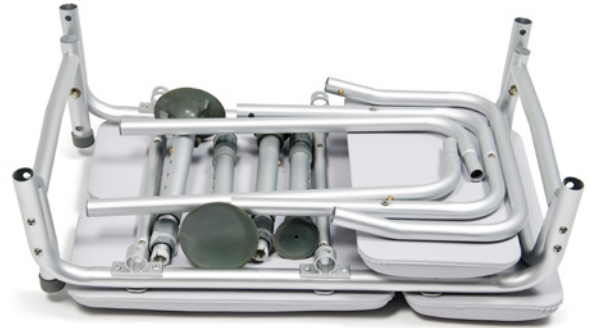

Padded Knock Down Transfer Bench

Designed to provide assistance to those having difficulty stepping over bathtub walls.

Features:

- Comfortable, cushioned seat and backrest are water-tight and easy to clean
- Anodized aluminum frame is lightweight, durable and rust-resistant
- Side support arm aids in lateral transfer
- Seat height is adjustable in 1" increments
- Reversible to accommodate any bathroom
- Knock-down design makes transporting easy
- Quick and easy tool-free assembly
- Maximum Weight Capacity
300 lb - EVENLY DISTRIBUTED

| Item# | Description | UOM |
|----------|---------------------|------|
| 7955KD | Padded Seat | 2/CS |
| 7955KD-1 | Padded Seat | 1 EA |
| 7956KD-1 | Padded Commode Seat | 1 EA |

Specifications:

- Overall Width..... 29"
- Overall Depth..... 23"
- Seat Width..... 24"
- Seat Depth 16"
- Minimum Seat Height..... 18"
- Maximum Seat Height..... 22"
- Diameter Commode Opening (7956KD-1 only)..... 8"
- Maximum Weight Capacity300 lb EVENLY DISTRIBUTED