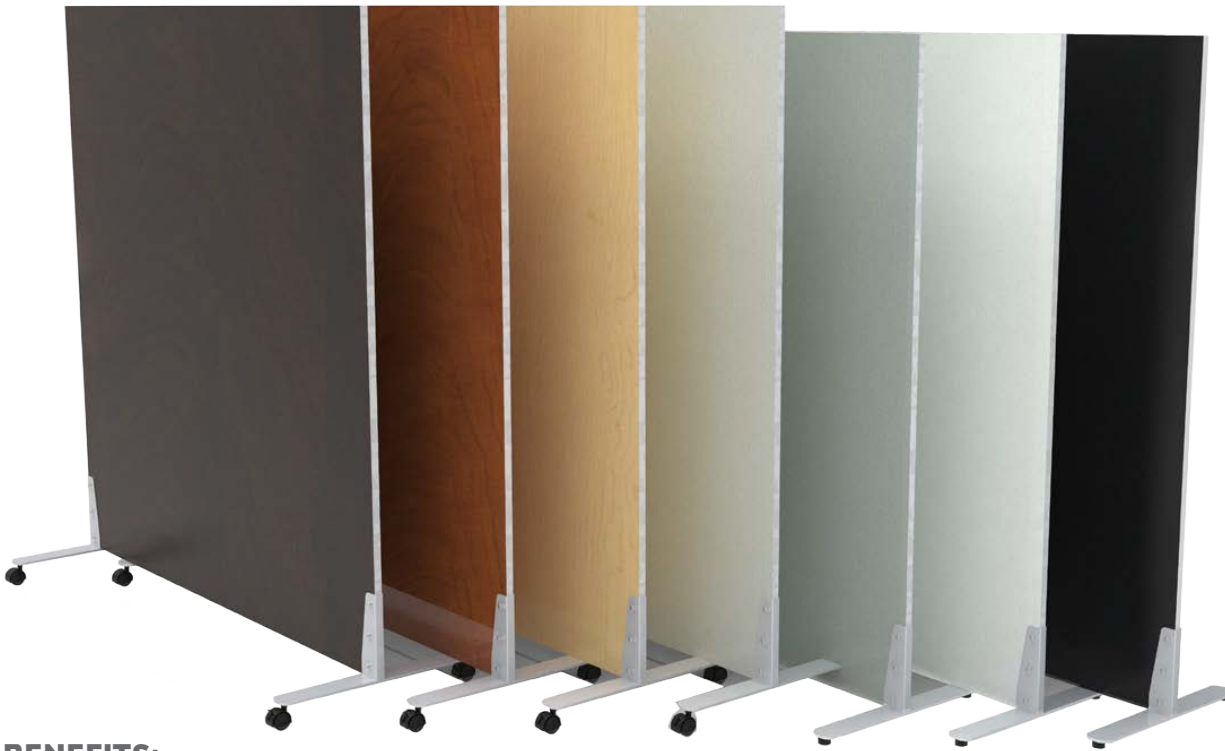

# SANI-WALLS

Icicle White - ICE

Folkstone Gray - FGY

London Fog Gray - LGY

Norway - NWY

Cider - CDR

Ganache - GAN

Black - BLK

## BENEFITS:

- Non-porous, easy-clean panel
- Moisture-resistant panel with seamless framed edge
- Simple assembly - hardware, instructions & tools provided
- Available in 7 standard thermoformed finishes  
↳ custom finishes available at extra cost

■ Standard Base Feature — Not Available / Does Not Apply

Color variations may occur due to monitor or printer settings.

SANI-WALLS ARE THE DEFINITIVE SOLUTION PROVIDING SEPARATION OF INDIVIDUALS AND PARTITIONING OF SPACE TO HELP CURB THE SPREAD OF DISEASE